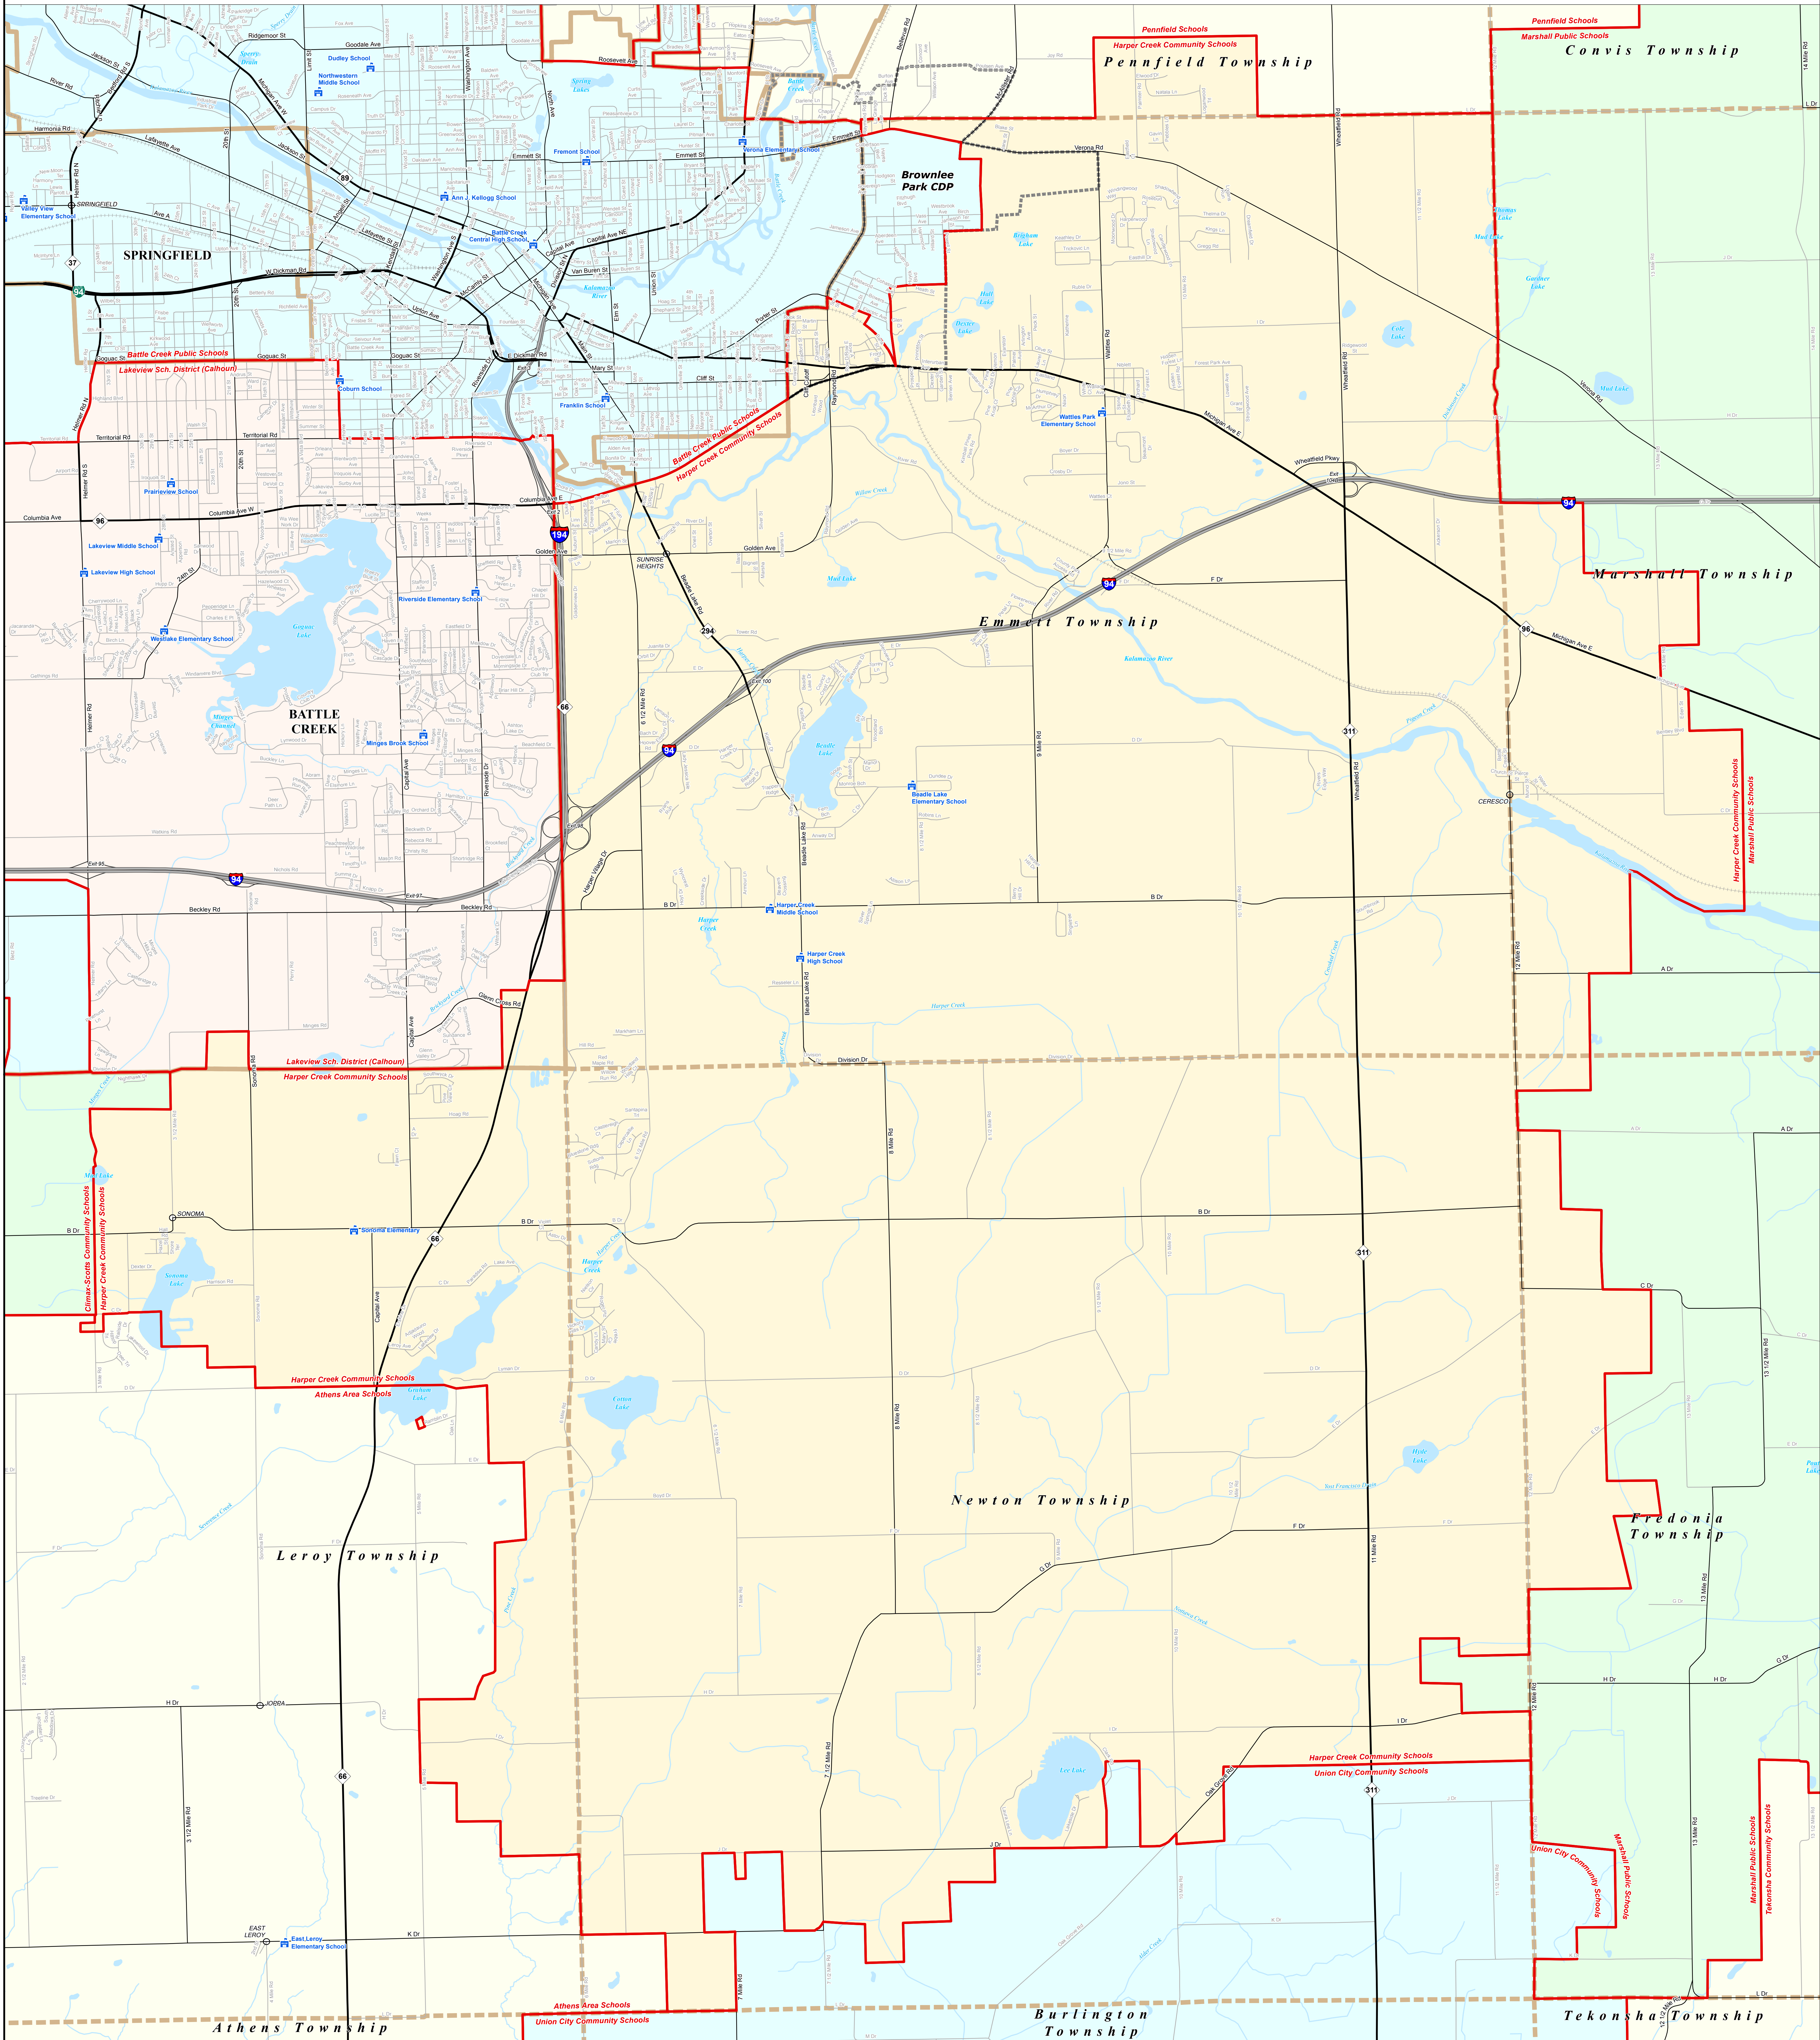

HARPER CREEK COMMUNITY SCHOOLS

Calhoun ISD

*Note: Non K-12 School Districts identified with Asterisk (*) in Name

11/14/13

Legend - School District - County - City - Township - Village - Census Designated Place	- School - Freeway - Primary Road - Local Road - Railroad - Water Feature - River, Stream, or Drain